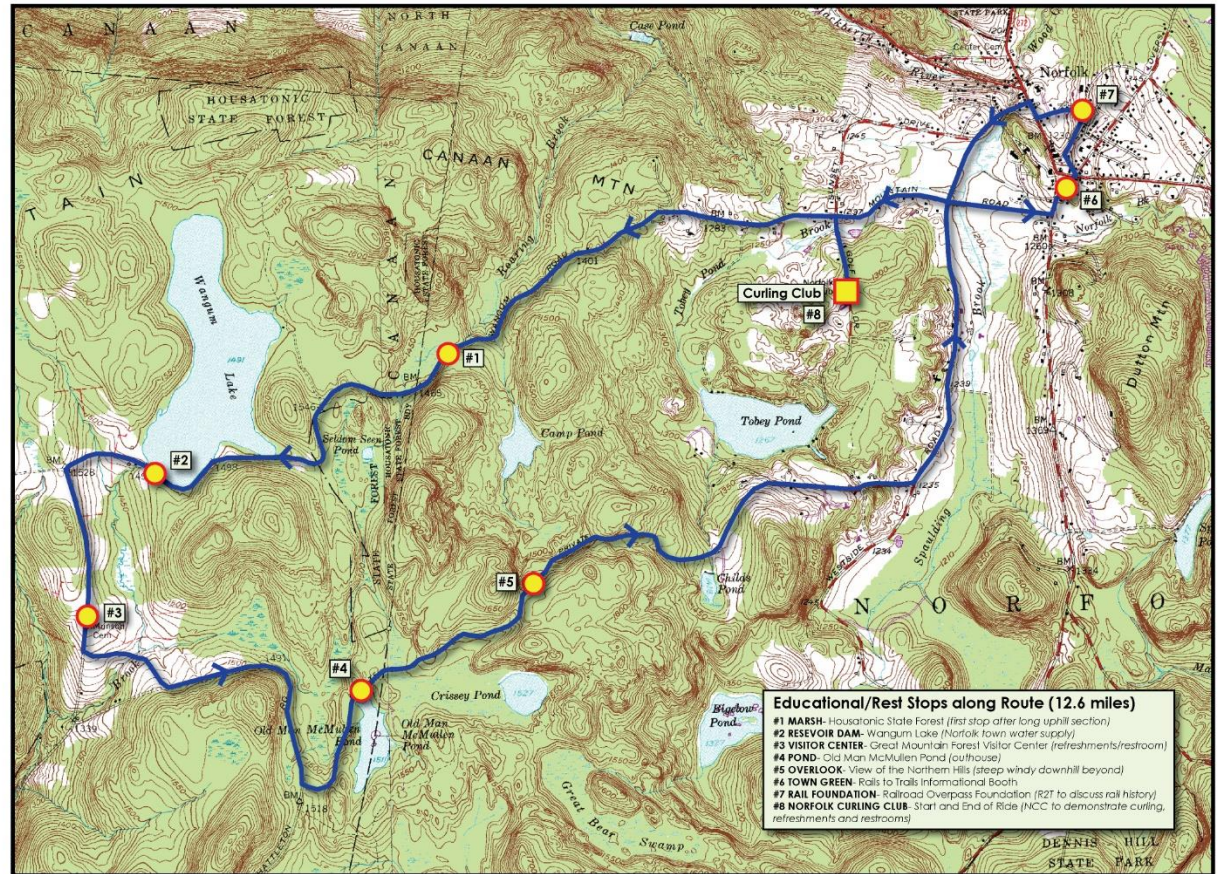

Norfolk's Annual TOUR de FOREST

Saturday, October 9, 2021

Time: 10am* (Registration 8:30am-9:45am)
Place: Norfolk Curling Club, 70 Golf Drive, Norfolk, CT
Cost: \$40 Adult; \$20 Teen; 12 & Under Free

* Refreshments at 12pm followed by Curling Demonstrations at the Club

*"All proceeds go to supporting the
Norfolk Rails to Trails & Great Mountain Forest"*

Register online at BikeReg.com

Proud Supporters:

More Information Visit: facebook.com/NorfolkRailsToTrails

This 13-mile route is a fun recreational ride on a mix of dirt and paved roads. You'll ride along beautiful country roads, passing lakes, ponds, fields and historic homes before heading into the Great Mountain Forest. Take a break at any—or all—of the 8 info stops along the route loaded with fun facts about the forest and local railroad history.

All ages are welcome! Join in solo, with friends, or plan a family ride - children under 12 are free. Celebrate afterwards at the Norfolk Curling Club, where refreshments will be available and players will be eager to share all about the sport of curling.

Hybrid or mountain bikes are best on these roads. Registration begins at 8:30am; Start riding at 10am on Saturday 10/9.

REGISTER TODAY! www.bikereg.com/norfolk-ct-tour-de-forest